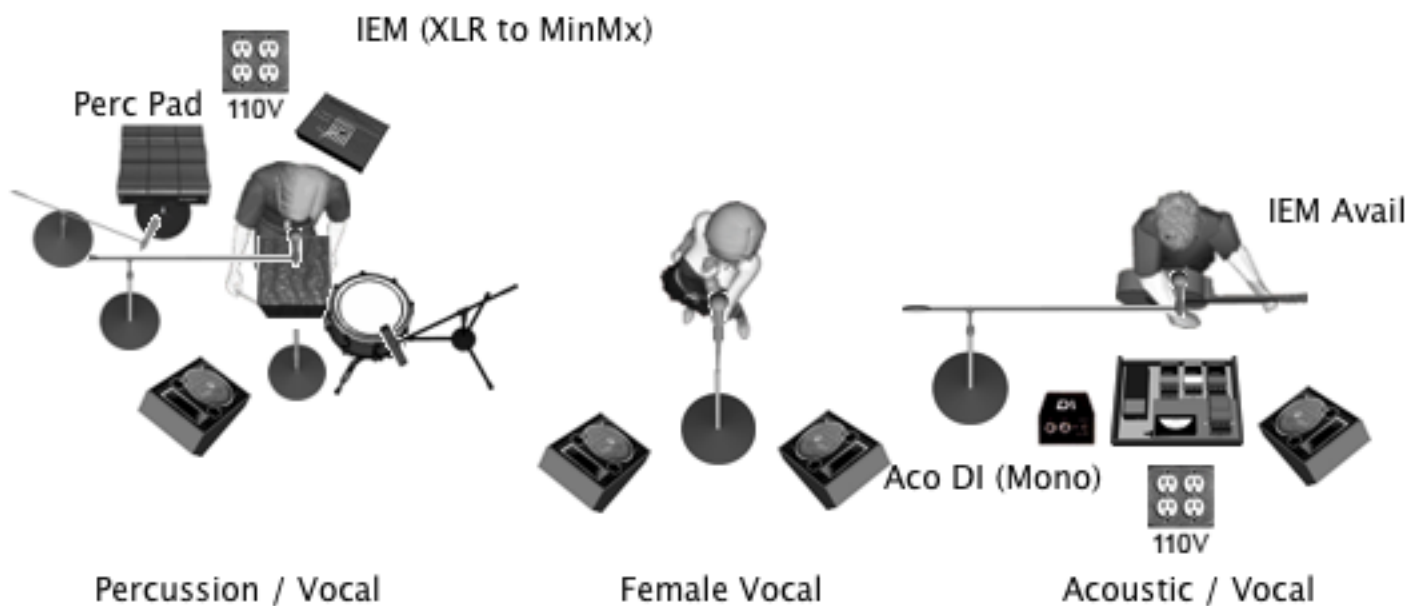

SMITH

COUNTRY · POP · ROCK

Stage area: 16' X 12'

Vox - 3 Front
Guitar - Aco (Mono DI)
Perc - 3 Mics as noted
(Note: Perc uses mini mixer for IEM. Need XLR for MON)

Notes:
We also have our own wireless IEM rigs where noted. Need receivers patched to AUX at board (Only if used).